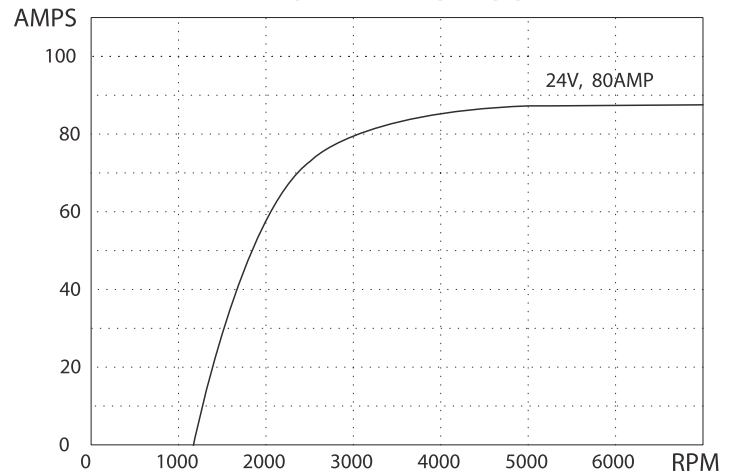

PERFORMANCE CURVE