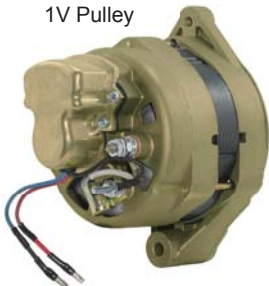

109-12129-KIT
12V-65A 2" Spool Mtg.

- Supplied with: 1V Pulley (17mm shaft)
- 2401-0761** 6-Groove Pulley
- 46809-103** Plug Connector
- 46041-130** Plug Connector
- 4941-1301** Terminal Kit

109-12129 alternator, meets the marine requirements for Ignition Protection on gas or diesel engines of ISO 8846, USCG, stated in Title 33 CFR 183.410, SAE J1171 and International CE Standards.

Plug Connectors & Pulley Kit

2401-0761
6G Pulley
21mm Belt, 63mm OD

REPLACES

Mando
12V-55A
1V Pulley

Mando
12V-55A
1V / 6G Pulley

Mando
12V-65A
1V / 6G Pulley

Leece-Neville
12V-65A
1V / 6G Pulley

Prestolite
12V-37A

Leece-Neville
12V-65A

Motorola
12V-62A

Delco Remy
12V-42A

*Stock one unit
and reduce your inventory!*

**12V-65A 2" Spool Mtg.
109-12129-KIT**

Supplied with 1V Pulley (17mm shaft)
Includes 6-Groove Pulley
3 Plug Connectors