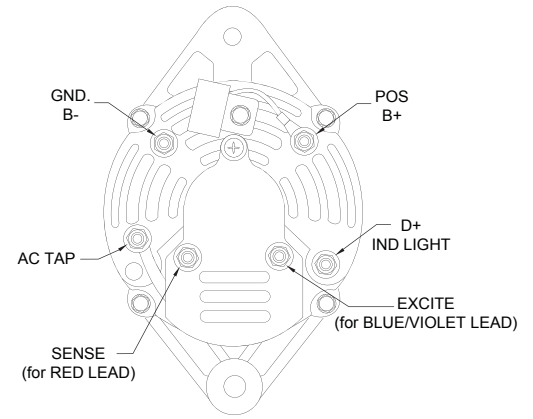

• REPLACES •

AQUAPOWER 1926	DELCO REMY 1103113 1103114	LESTER 12174 12176	MANDO MARINE AR150AR AR150BA	MERCURY MARINE 817119A4 8171192	PRESTOLITE 20130204 8AR2200L 8AR2200LB	VOLVO PENTA 3860171 3856600-6 3857561, -9 3857813
API 20054 20057 20093	1105064 1105065 1105078 1105088 1105097	12423 12425 12483 12828 71273 71276	TA000B32201 TA000B32301	5092497A3 92497A3	8EA2017N 8EA2017NA 8MR2302L	3854182-7
ARCO 60050 50055 60060	DIXIE A-8311 A-8323 A-8764 A-9212 A-9250 A-9307 A-9440 MA-103	LEECE NEVILLE (See Prestolite)	MITSUBISHI CAT 211 9192004200 MCF00211	MOTOROLA (See Prestolite) 3854182 3856600 3857561 3860171	OUTBOARD MARINE (OMC) 9DA2JA2B07 9DA2LA2B07 9DB2LE2B58 9DB2LF2B58 9DB2LK2B58 9DB2LL2B58	WILSON 70-01-7195 70-31-12174S 70-31-12174V 70-31-12176 70-31-12176V 70-31-12177
BOBCAT 6658884 6661611	A-8764 A-9212 A-9250 A-9307 A-9440 MA-103	MANDO MARINE A000B0331 A000B0431 A000B0471	MERCURY MARINE 12449 19685 98555 805447T 805884, P, T 807652 807652T 807653, T 807658 817119A1	PRESTOLITE 107-41 107-42 107-47 110-382 110-460 110-485 110-524 110-742 110-747 110-747A 20130179	SPS (Select Power Source) 109-12129 109-10125	90-01-3153, N 90-05-9156 90-05-9166 90-05-9219 90-31-7000, N 90-31-7001 90-31-7003, N 90-31-7004, N 90-31-7006 90-31-7008, N 90-31-7020
CUMMINS 3675105NW 3675105RX	HYSTER 339599 385656	AC155515 AC155603 AC155604 AC155616 AC155907 AC165610 AC165617 AC165618 AC165619				
CUSHMAN 893633		AR150 AR150AA				
DELCO REMY 1100180 1100186 1102938 1102939	LESTER 7195 7454 7472 8786				TENNANT 60559	

150629

CANADA

Dixie Electric Ltd.
517 Basaltic Road
Concord, ON.
Canada L4K 4W8
Tel.: 905-879-0533 800-461-5799
Fax: 905-879-0532
E-Mail: sales@dixie-electric.com
Web Site: www.dixie-electric.com

U.S.A.

Dixie Electric Inc.
17100 Medina Rd, Suite 100
Minneapolis, MN.
U.S.A. 55447-1249
Tel.: 763-475-6629 800-478-0608
Fax: 763-475-6635 800-392-8719
E-Mail: mn.sales@dixie-electric.com
Web Site: www.dixie-electric.com