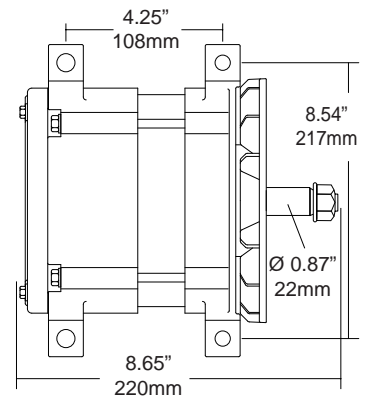

### 100-50241

24V, 150A, IR/EF, PAD MTG, BRUSHLESS

*Replaces*

**Caterpillar:** 272-1889  
**Denso:** 101210-9010

*Application*

**Caterpillar** Dozers, Motor Graders, Large Wheel Loaders, Track Type Tractors & Pipelayers