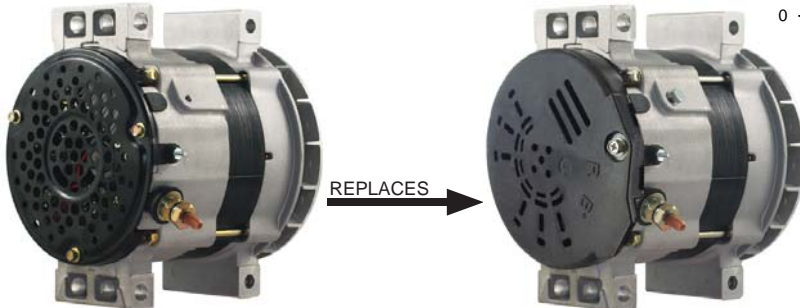

## “NEW REPLACEMENT” DENSO TYPE ALTERNATORS FOR CATERPILLAR

### 100-50240

24V, 150A, IR/EF, J180 MTG, BRUSHLESS

*Replaces*

**Caterpillar:** 249-0313  
**Denso:** 101210-9000

*Application*

**Caterpillar** Dozers, Motor Graders & Track Type Tractors

### 100-50241

24V, 150A, IR/EF, PAD MTG, BRUSHLESS

*Replaces*

**Caterpillar:** 272-1889  
**Denso:** 101210-9010

*Application*

**Caterpillar** Dozers, Motor Graders, Large Wheel Loaders, Track Type Tractors & Pipelayers