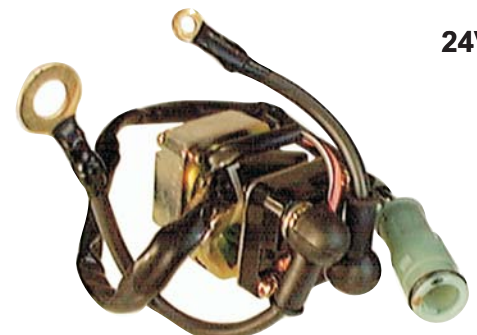

Application

Komatsu

24V

07.09.2006 Rev. 08.09.2012

CANADA & EXPORT SALES

Dixie Electric Ltd. Tel.: 905-879-0533 800-461-5799
517 Basaltic Road Fax: 905-879-0532
Concord, ON. E-Mail: sales@dixie-electric.com
Canada L4K 4W8 Web Site: www.dixie-electric.com

U.S.A SALES

Dixie Electric Inc.
17100 Medina Rd., Suite 100
Minneapolis, MN.
U.S.A. 55447-1249

Tel.: 763-475-6629 800-478-0608
Fax: 763-475-6635 800-392-8719
E-Mail: mn.sales@dixie-electric.com
Web Site: www.dixie-electric.com