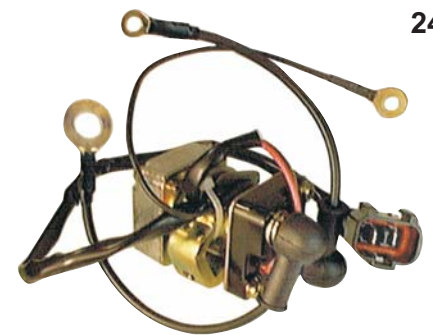

Replaces

Nikko: 0-25000-6080, 81, 82, 83, 84; -6090, 91, 92;
-6440, 41, 42, 43; -6520, 21, 22, 23; -6560, 61, 62, 63;
-6970, 71, 72, 73; -8110, 11, 12; -8430, 90, 91; -8890, 91

Application

Komatsu

24V

6744-0220

Harness length: 325mm
Ground wire: Eyelet ø6mm; Length 150mm
S Wire: Eyelet ø5mm; Length 150mm
B+ Wire: Eyelet ø10mm; Length 150mm
Bracket @ 4:30; Wires @ 12:00

Replaces

Nikko: 0-25000-6790, 91, 92; -6852 -6870, 71, 72, 73;
-6950, 51, 52, 53; -7050, 51, 52, 53, 54, 55;
-8100, 01, 02, 03; -8390, 91

Application

Komatsu

24V

6744-0320

Harness length: 325mm
Ground wire: Eyelet ø6mm; Length 150mm
S Wire: Eyelet ø5mm; Length 150mm
B+ Wire: Eyelet ø10mm; Length 150mm
Bracket @ 4:30; Wires @ 12:00

Replaces

Nikko: 0-25000-7280, 81, 82, 83; -7320, 21, 22, 23;
-7340, 41, 42; -7770, 71, 72; -8280, 81, 82, 83, 84, 85;
-8340, 41; -9030

Application

Komatsu

24V

6744-0420

Harness length: 325mm
Ground wire: Eyelet ø5mm; Length 150mm
S Wire: Eyelet ø10mm; Length 150mm
B+ Wire: Eyelet ø10mm; Length 150mm
Bracket @ 4:30; Wires @ 12:00

Replaces

Nikko: 0-25000-6890, -6900, 01, 02, 03; -6910, 11, 12, 13;
-6960, 61, 62, 63; -8370, 71; -8810