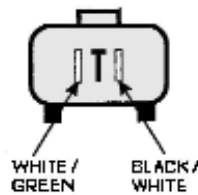

Application

Komatsu

24V

6744-0420

Harness length: 325mm
Ground wire: Eyelet ø5mm; Length 150mm
S Wire: Eyelet ø10mm; Length 150mm
B+ Wire: Eyelet ø10mm; Length 150mm
Bracket @ 4:30; Wires @ 12:00

Replaces

Nikko: 0-25000-6890, -6900, 01, 02, 03; -6910, 11, 12, 13;
-6960, 61, 62, 63; -8370, 71; -8810