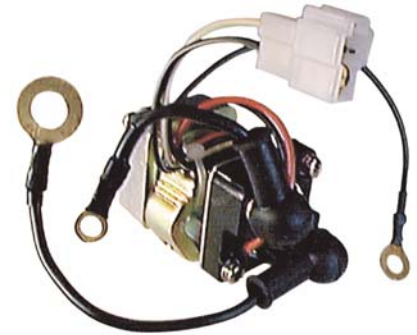

PRODUCT NEWS

No. 6744_000_001

“NEW REPLACEMENT” RELAY SWITCHES FOR NIKKO STARTERS

6744-0120

Harness length: 325mm
Ground wire: Eyelet ø6mm; Length 150mm
S Wire: Eyelet ø5mm; Length 150mm
B+ Wire: Eyelet ø10mm; Length 150mm
Bracket @ 4:30; Wires @ 12:00

Replaces

Nikko: 0-25000-6080, 81, 82, 83, 84; -6090, 91, 92;
-6440, 41, 42, 43; -6520, 21, 22, 23; -6560, 61, 62, 63;
-6970, 71, 72, 73; -8110, 11, 12; -8430, 90, 91; -8890, 91

Application

Komatsu

24V

6744-0220

Harness length: 325mm
Ground wire: Eyelet ø6mm; Length 150mm
S Wire: Eyelet ø5mm; Length 150mm
B+ Wire: Eyelet ø10mm; Length 150mm
Bracket @ 4:30; Wires @ 12:00

Replaces

Nikko: 0-25000-6790, 91, 92; -6852 -6870, 71, 72, 73;
-6950, 51, 52, 53; -7050, 51, 52, 53, 54, 55;
-8100, 01, 02, 03; -8390, 91