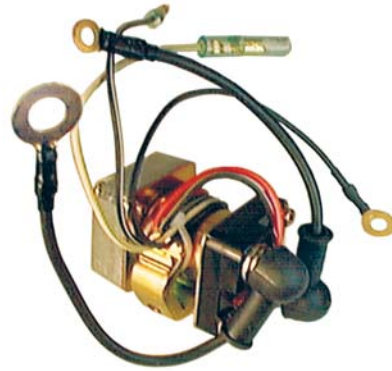

PRODUCT NEWS

No. 6744_000_001

“NEW REPLACEMENT” RELAY SWITCHES FOR NIKKO STARTERS

6744-0520

Harness length: 150mm
Ground wire: Eyelet ø6mm; Length 95mm
S Wire: Eyelet ø4mm; Length 100mm
B+ Wire: Eyelet ø8mm; Length 80mm
Bracket @ 4:30; Wires @ 12:00

Replaces
Isuzu: 1-82553-023-0, 1-82553-025-0, 1-82553-055-0, -055-1 5-82553-068-0
Nikko: 0-25000-6160, 61, 62; -6220, 21, 22; -6320; -7810, 11, 12

Application
Isuzu

24V

6744-0523

Harness length: 150mm
Ground wire: Eyelet ø6mm; Length 160mm
S Wire: Eyelet ø5mm; Length 185mm
B+ Wire: Eyelet ø10mm; Length 165mm
Bracket: 2-Hole, Base Mount

Replaces
Isuzu: 1-82553-051-0, -051-1, -051-2, -061-0, -061-1; 8-97251-536-0, -536-1
Nikko: 0-25000-7820, 21, 22, 23; -8130, 31, 32, 33, 34, 35, 36, 37

Application
Isuzu

24V

6744-0611

Ground wire: Eyeletø 6mm; Length 145mm
S Wire: Eyelet ø5mm; Length 100mm
B+ Wire: Eyelet ø10mm; Length 105mm