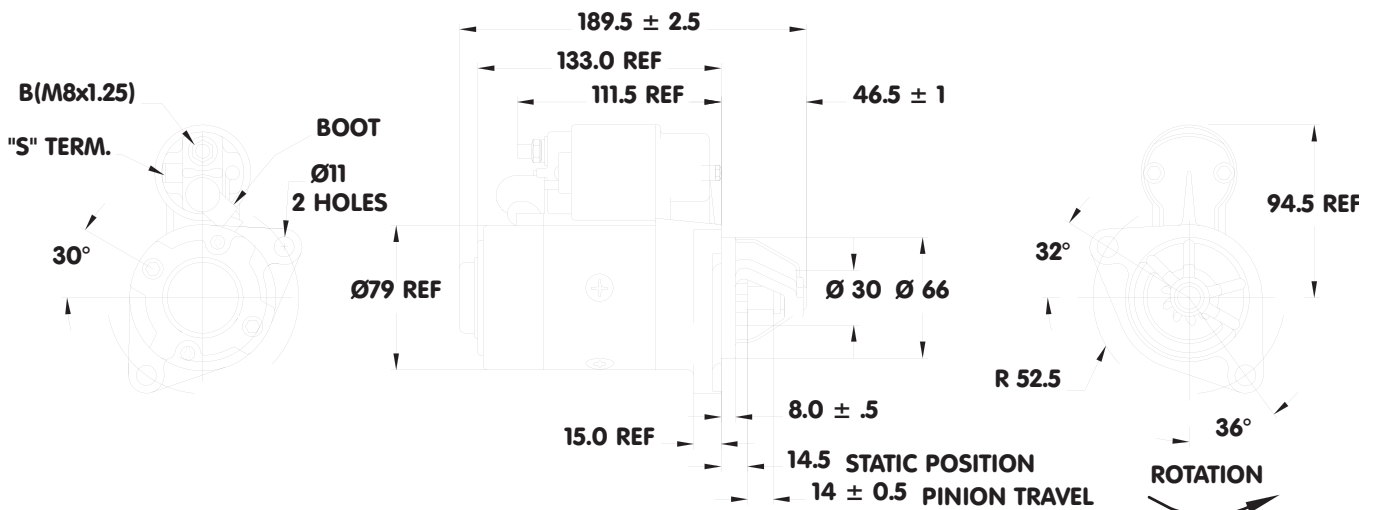

240-14201

24V, 1.4kW, CCW, 8T, D/D

Replaces

Yanmar: 114362-77019, 114362-77990

(24V version of 240-08101)

Application

Yanmar: GA; L35, 40, 48, 60, 70, 75, 90, 100 Eng.

REV.1: 8.15.12