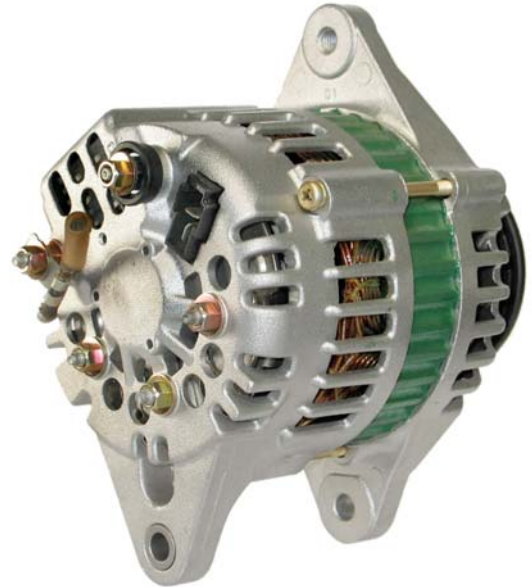

“NEW REPLACEMENT” HITACHI ALTERNATOR FOR YANMAR ENGINES

140-15101

12V, 40A, IR/EF

Replaces

Hitachi: LR140-714, LR140-714A, LR140-714B,
LR140-719, LR140-721B, LR145-707

Isuzu: 8-94338-096-0

John Deere: AM878581, AM880733

Massey Ferguson: 3706428M1, 3706428M91

Yanmar: 119836-77200, 119836-77201,
119836-77202, 119836-77203, 129930-77210

Application

John Deere: 4475, 5575, 6675, 7775

w/ 3TNE84/88, 4TNE84/88 Yanmar Eng.

Samsung: SE50-3 w/ 4TNE94 Yanmar Eng.

Takeuchi: TB025 w/ 3TN84L Yanmar Eng.

Yanmar Generators & Engines

Rev.: 11.13.2008 Rev. 2: 08.13.2010 Rev. 3: 08.17.2012

CANADA & EXPORT SALES

Dixie Electric Ltd. Tel.: 905-879-0533 800-461-5799
517 Basaltic Road Fax: 905-879-0532
Concord, ON. E-Mail: sales@dixie-electric.com
Canada L4K 4W8 Web Site: www.dixie-electric.com

U.S.A. SALES

Dixie Electric Inc. Tel.: 763-475-6629 800-478-0608
17100 Medina Rd, Suite 100 Fax: 763-475-6635 800-392-8719
Minneapolis, MN. E-Mail: mn.sales@dixie-electric.com
U.S.A. 55447-1249 Web Site: www.dixie-electric.com